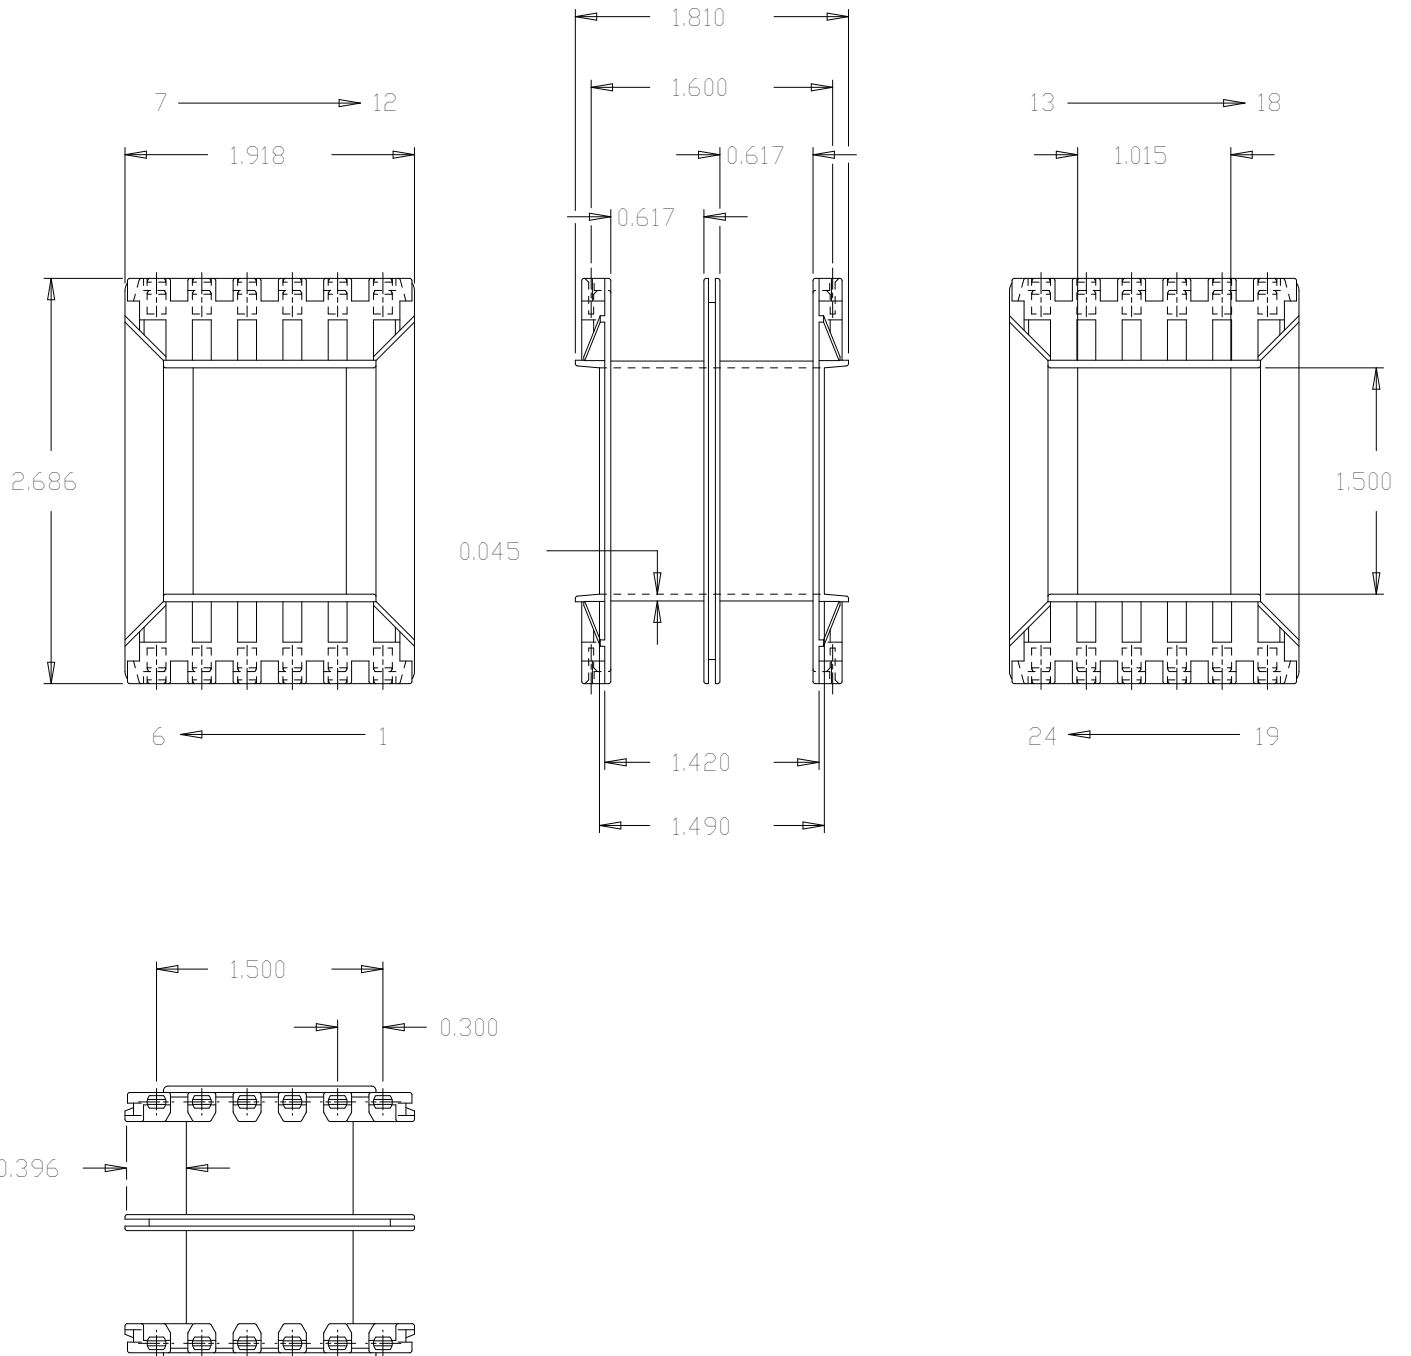

Part No. A29153-GGGG
29 x 1 1/2 Shrouded Double Section
'A' Range Bobbin

Dimensions in inches.